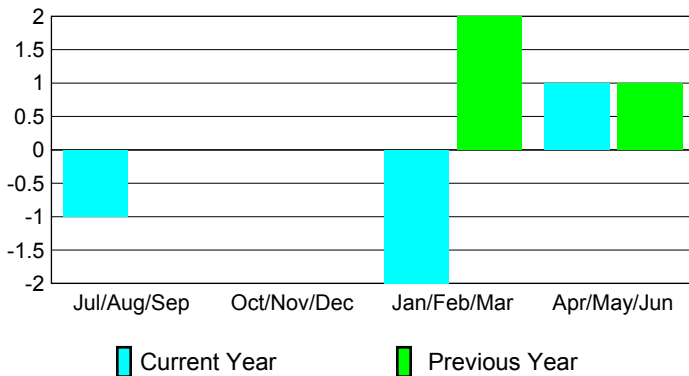

2009-2010 GMT Quarterly Report for District (or Undistricted) **District LC 1**

GMT: **Mr. Edisson Karnopp**

Location: **BRAZIL**

GMT CA: **3**

CLUBS

Club Results
2009-2010

Clubs
2008-2009

Month	New Club Goal	Actual New Clubs	Actual Dropped Clubs	Gain/Loss of Clubs	Gain/Loss of Clubs
Jul/Aug/Sep	0	0	-1	-1	0
Oct/Nov/Dec	2	0	0	0	0
Jan/Feb/Mar	2	0	-2	-2	2
Apr/May/June	0	1	0	1	1
Totals	4	1	-3	-2	3

Club Results 2009-2010

Goal, New, Dropped, Gain/Loss

Comparison of Club Gain/Loss

Current Year Compared to the Previous Year

YTD Status Quo Clubs 2009-2010

Status Quo Clubs Compared to Status Quo Members

MEMBERSHIP

Membership Results
2009-2010

Membership
2008-2009

Month	Net Memb Goal	Actual New Memb	Actual Dropped Memb	Gain/Loss of Memb	Gain/Loss of Memb
Jul/Aug/Sep	20	33	-46	-13	-24
Oct/Nov/Dec	40	44	-33	11	-13
Jan/Feb/Mar	20	41	-83	-42	30
Apr/May/June	0	58	-35	23	12
Totals	80	176	-197	-21	5

Membership Results 2009-2010

Goal, New, Dropped, Gain/Loss

Comparison of Membership Gain/Loss

Current Year Compared to the Previous Year

Gender Comparison 2009-2010

Jul/Aug/Sep

Oct/Nov/Dec

Jan/Feb/Mar

Apr/May/June

Male

Female