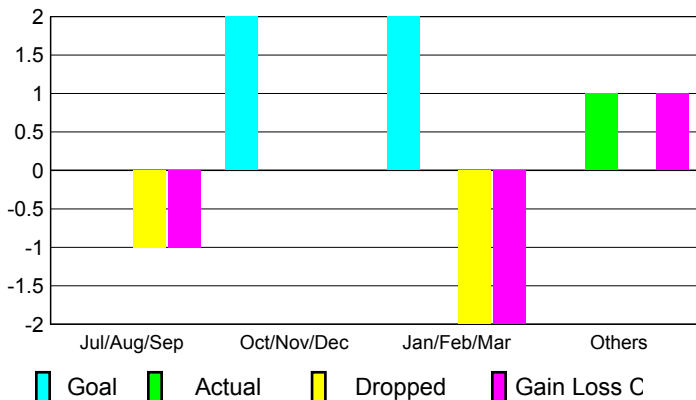

## CLUBS

Club Results  
2009-2010

Clubs  
2008-2009

Month	New Club Goal	Actual New Clubs	Actual Dropped Clubs	Gain/Loss of Clubs	Gain/Loss of Clubs
Jul/Aug/Sep	0	0	-1	-1	0
Oct/Nov/Dec	2	0	0	0	0
Jan/Feb/Mar	2	0	-2	-2	2
Apr/May/June	0	1	0	1	1
<b>Totals</b>	<b>4</b>	<b>1</b>	<b>-3</b>	<b>-2</b>	<b>3</b>

### Club Results 2009-2010

Goal, New, Dropped, Gain/Loss

### Comparison of Club Gain/Loss

Current Year Compared to the Previous Year