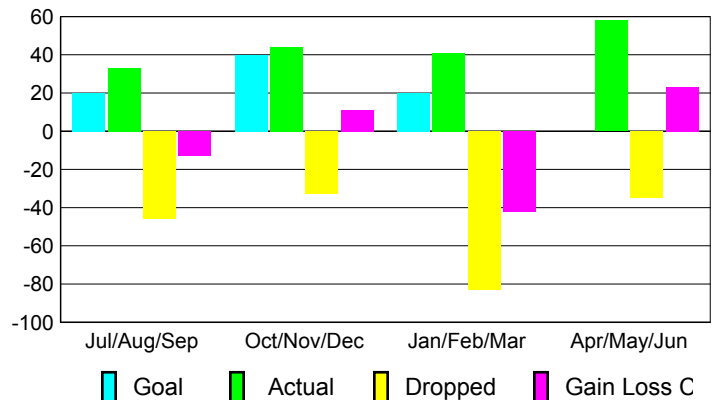

### YTD Status Quo Clubs 2009-2010

Status Quo Clubs Compared to Status Quo Members

## MEMBERSHIP

Membership Results  
2009-2010

Membership  
2008-2009

Month	Net Memb Goal	Actual New Memb	Actual Dropped Memb	Gain/Loss of Memb	Gain/Loss of Memb
Jul/Aug/Sep	20	33	-46	-13	-24
Oct/Nov/Dec	40	44	-33	11	-13
Jan/Feb/Mar	20	41	-83	-42	30
Apr/May/June	0	58	-35	23	12
<b>Totals</b>	<b>80</b>	<b>176</b>	<b>-197</b>	<b>-21</b>	<b>5</b>

### Membership Results 2009-2010

Goal, New, Dropped, Gain/Loss

### Comparison of Membership Gain/Loss

Current Year Compared to the Previous Year