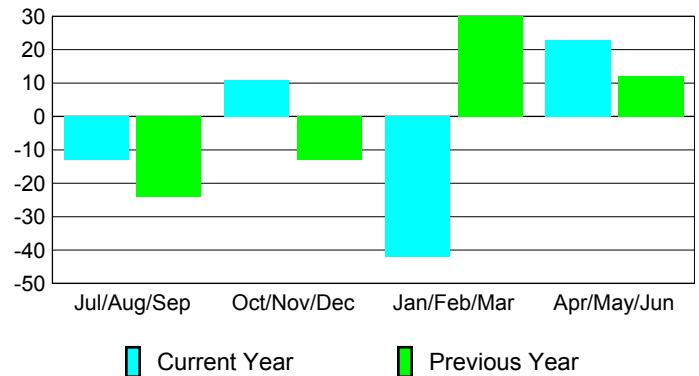

Gender Comparison 2009-2010

Jul/Aug/Sep

Oct/Nov/Dec

Jan/Feb/Mar

Apr/May/June

Male

Female